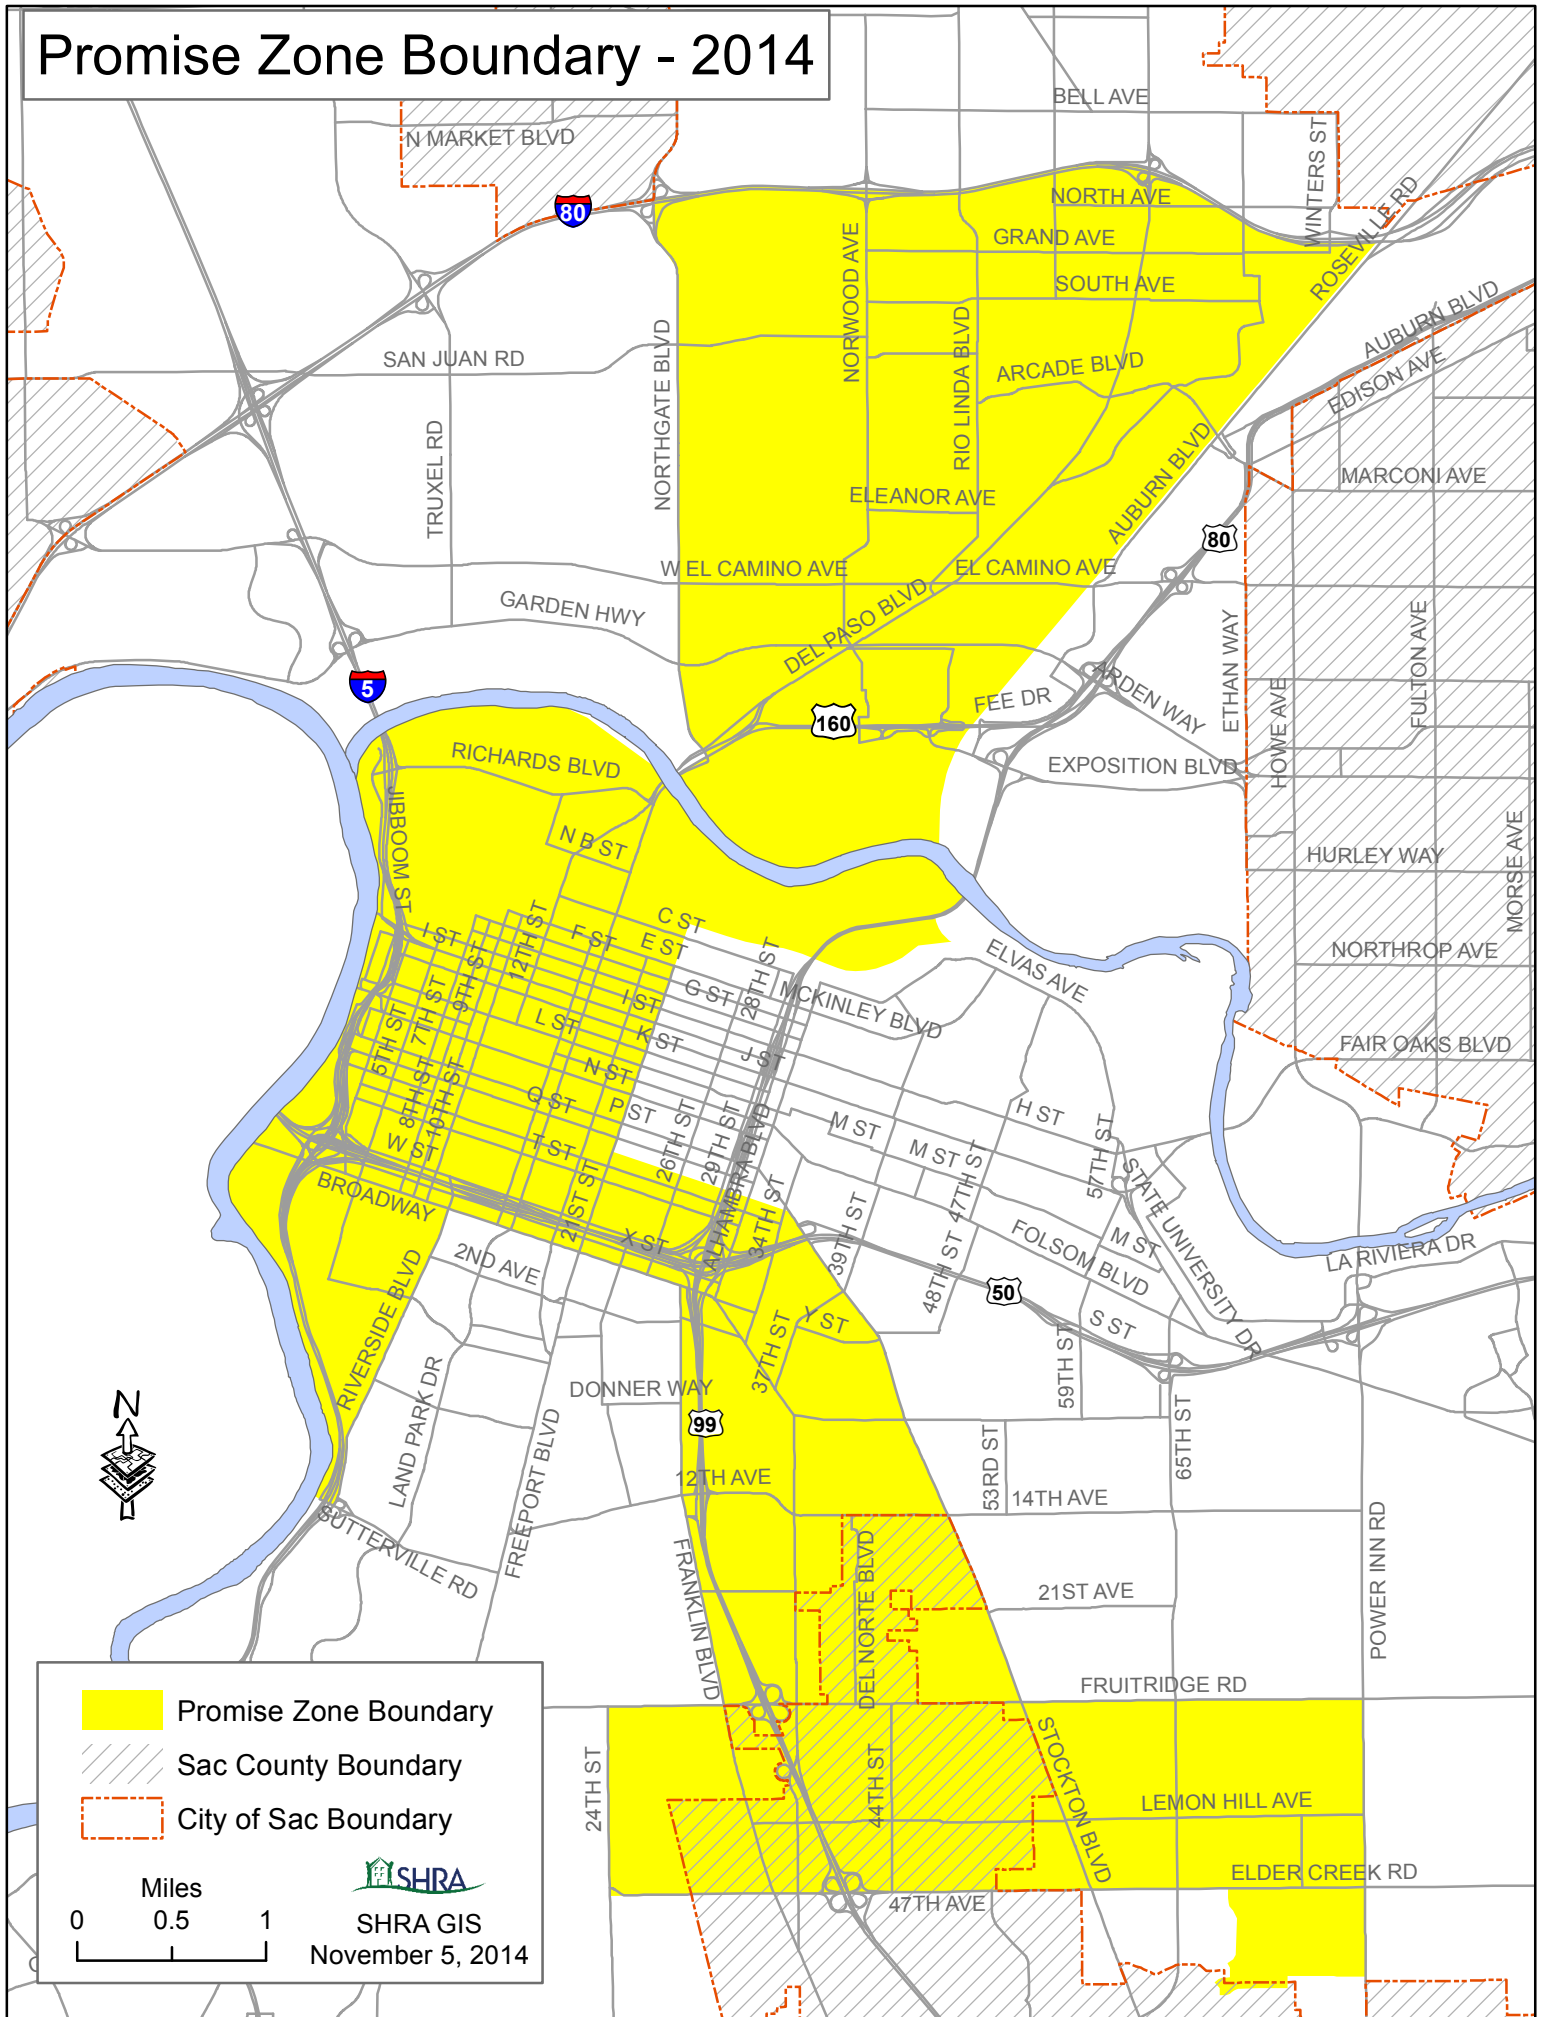

Promise Zone Boundary - 2014

- Promise Zone Boundary
- Sac County Boundary
- City of Sac Boundary

SHRA GIS
November 5, 2014